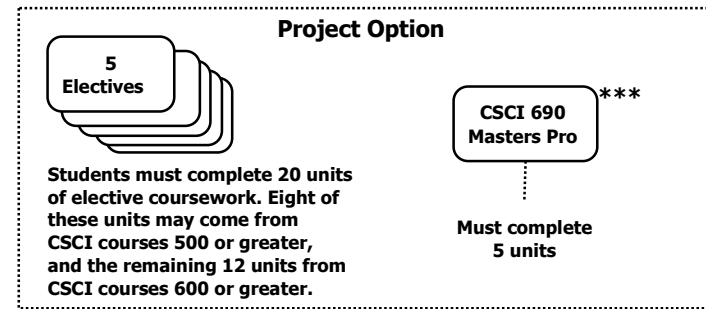

Master of Science in Computer Science

Flowchart of Coursework -- Academic Year 2009/2010

***Must be satisfied no later than 2nd quarter upon admission. Must be at least a B**

****Or Graduated with a BS Computer Science Degree**