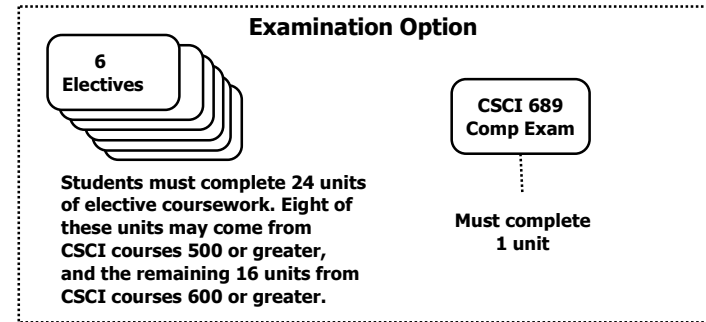

Master of Science in Computer Science

Flowchart of Coursework -- Academic Year 2009/2010

***Must be satisfied no later than 2nd quarter upon admission. Must be at least a B**

****Or Graduated with a BS Computer Science Degree**