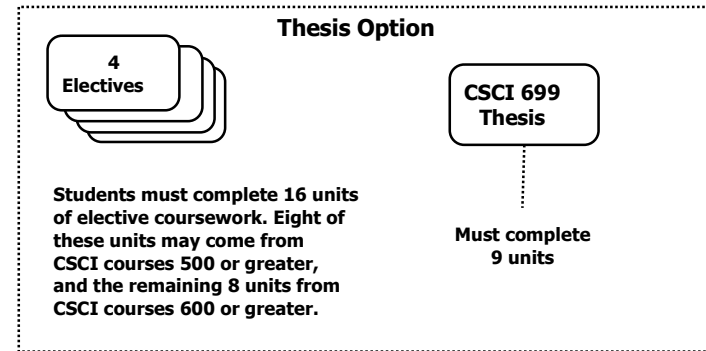

Master of Science in Computer Science

Flowchart of Coursework -- Academic Year 2009/2010

***Must be satisfied no later than 2nd quarter upon admission. Must be at least a B**

****Or Graduated with a BS Computer Science Degree**