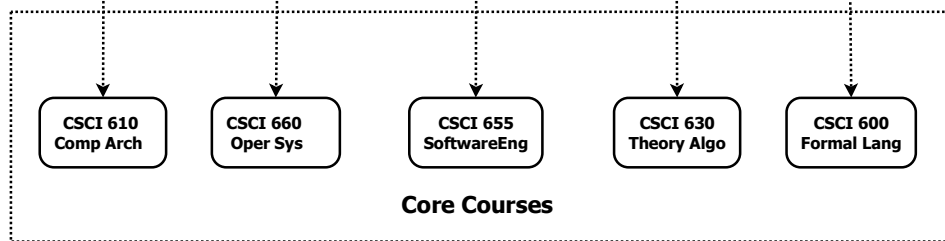

Master of Science in Computer Science

Flowchart of Coursework -- Academic Year 2009/2010

***Must be satisfied no later than 2nd quarter upon admission. Must be at least a B**

****Or Graduated with a BS Computer Science Degree**

***** Passing of Oral Comprehensive Examination on Core Courses before Advancement to Candidacy**