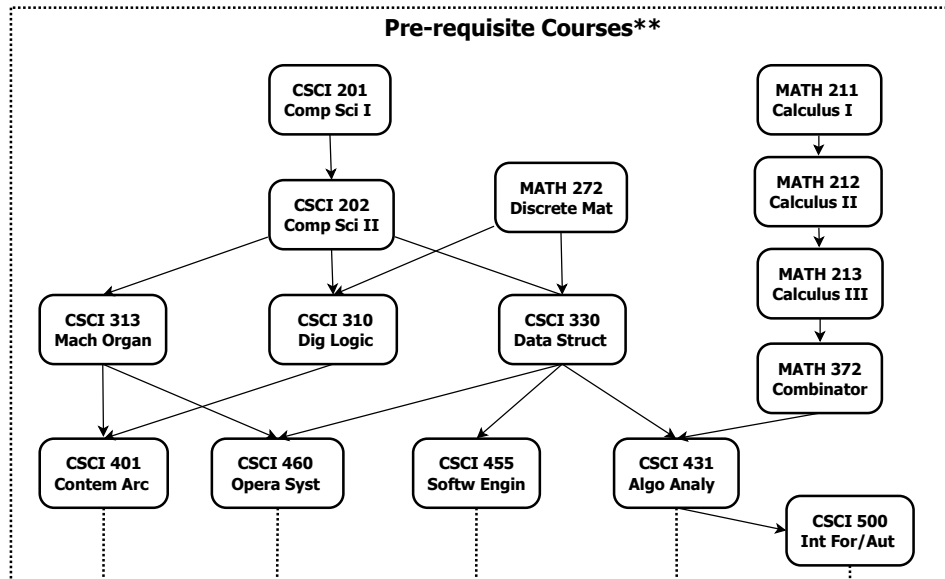

Master of Science in Computer Science

Flowchart of Coursework -- Academic Year 2009/2010

***Must be satisfied no later than 2nd quarter upon admission. Must be at least a B**

****Or Graduated with a BS Computer Science Degree**

***** Passing of Oral Comprehensive Examination on Core Courses before Advancement to Candidacy**